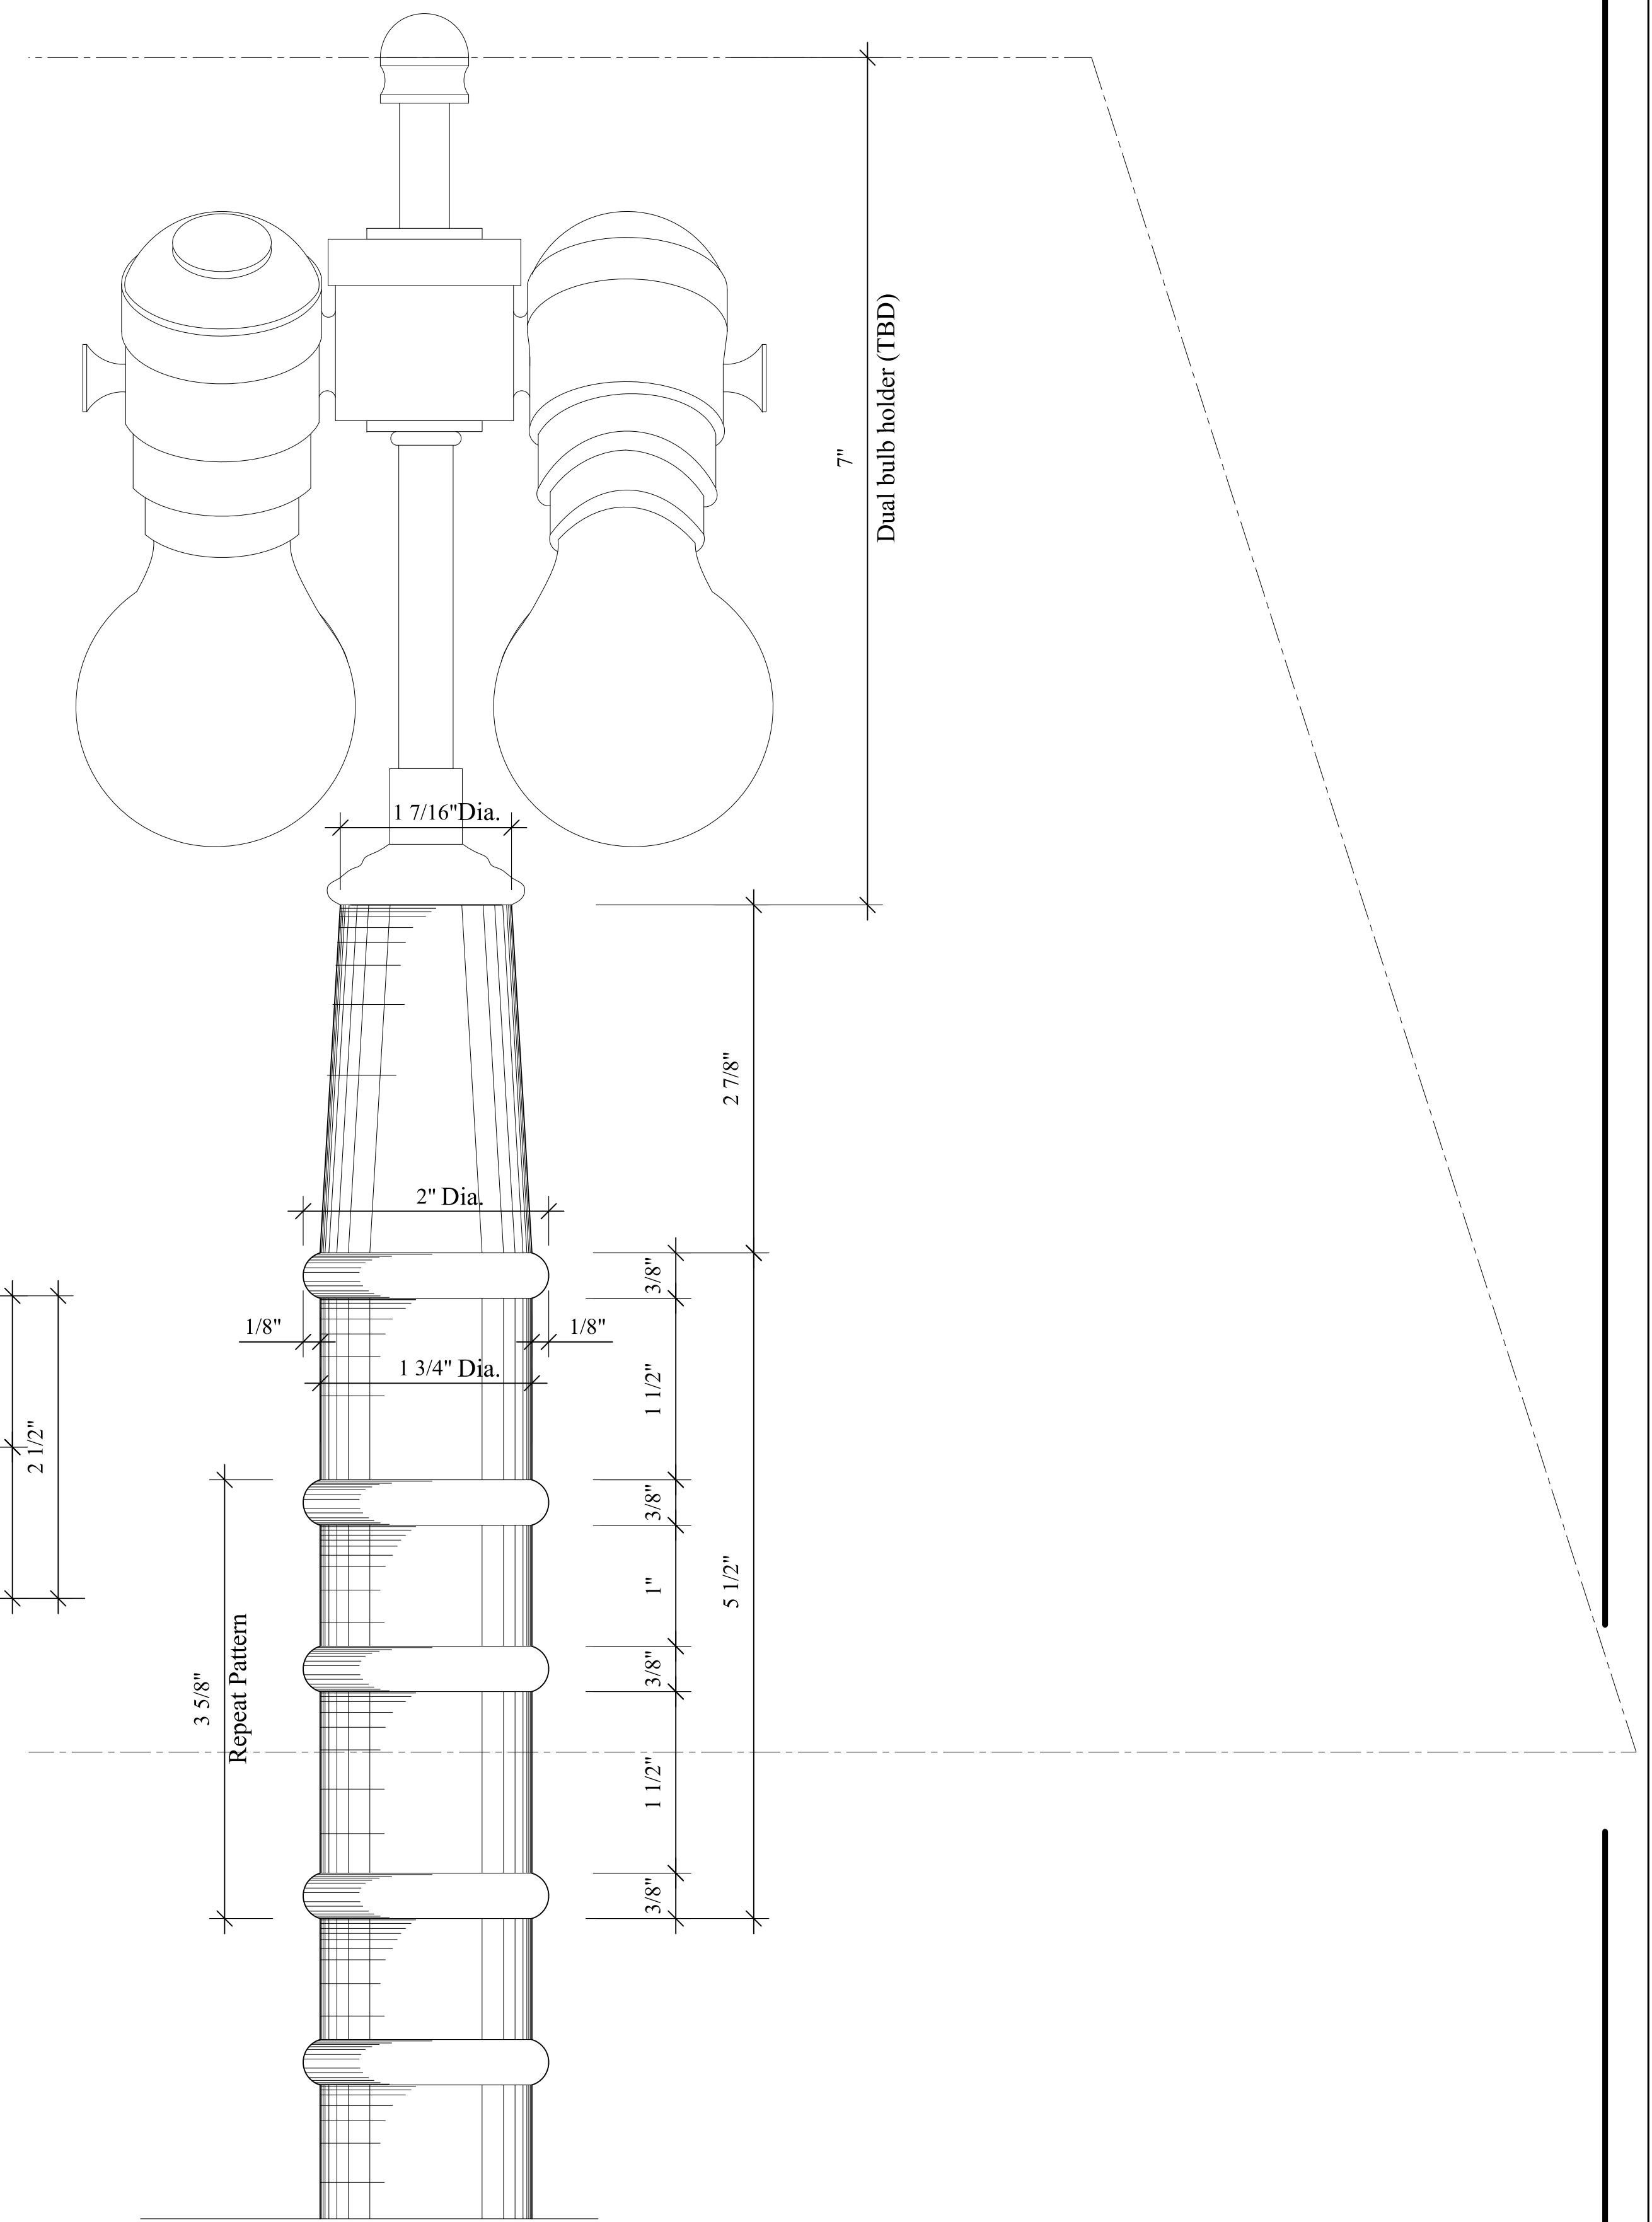

ELEVATION - FLOOR LAMP 3

SCALE : 3" = 1'-0"

SPOT DETAIL 1 - FLOOR LAMP

SCALE: FULL SCALE

SPOT DETAIL 2 - FLOOR LAMP

SCALE: FULL SCALE

EDWARD LOBRANO INTERIOR DESIGN

155 East 56th 3rd Floor New York, NY 10022
TEL.(212) 751-0550 Fax (212) 7510543

**FLOOR LAMP 3 ELEVATION
& SPOT DETAILS**

DATE	REVISIONS	DATE:	SHEET
		07-11-11	
		SCALE: AS SHOWN	
		BY: WCO	OF
		CHECKED: EL	