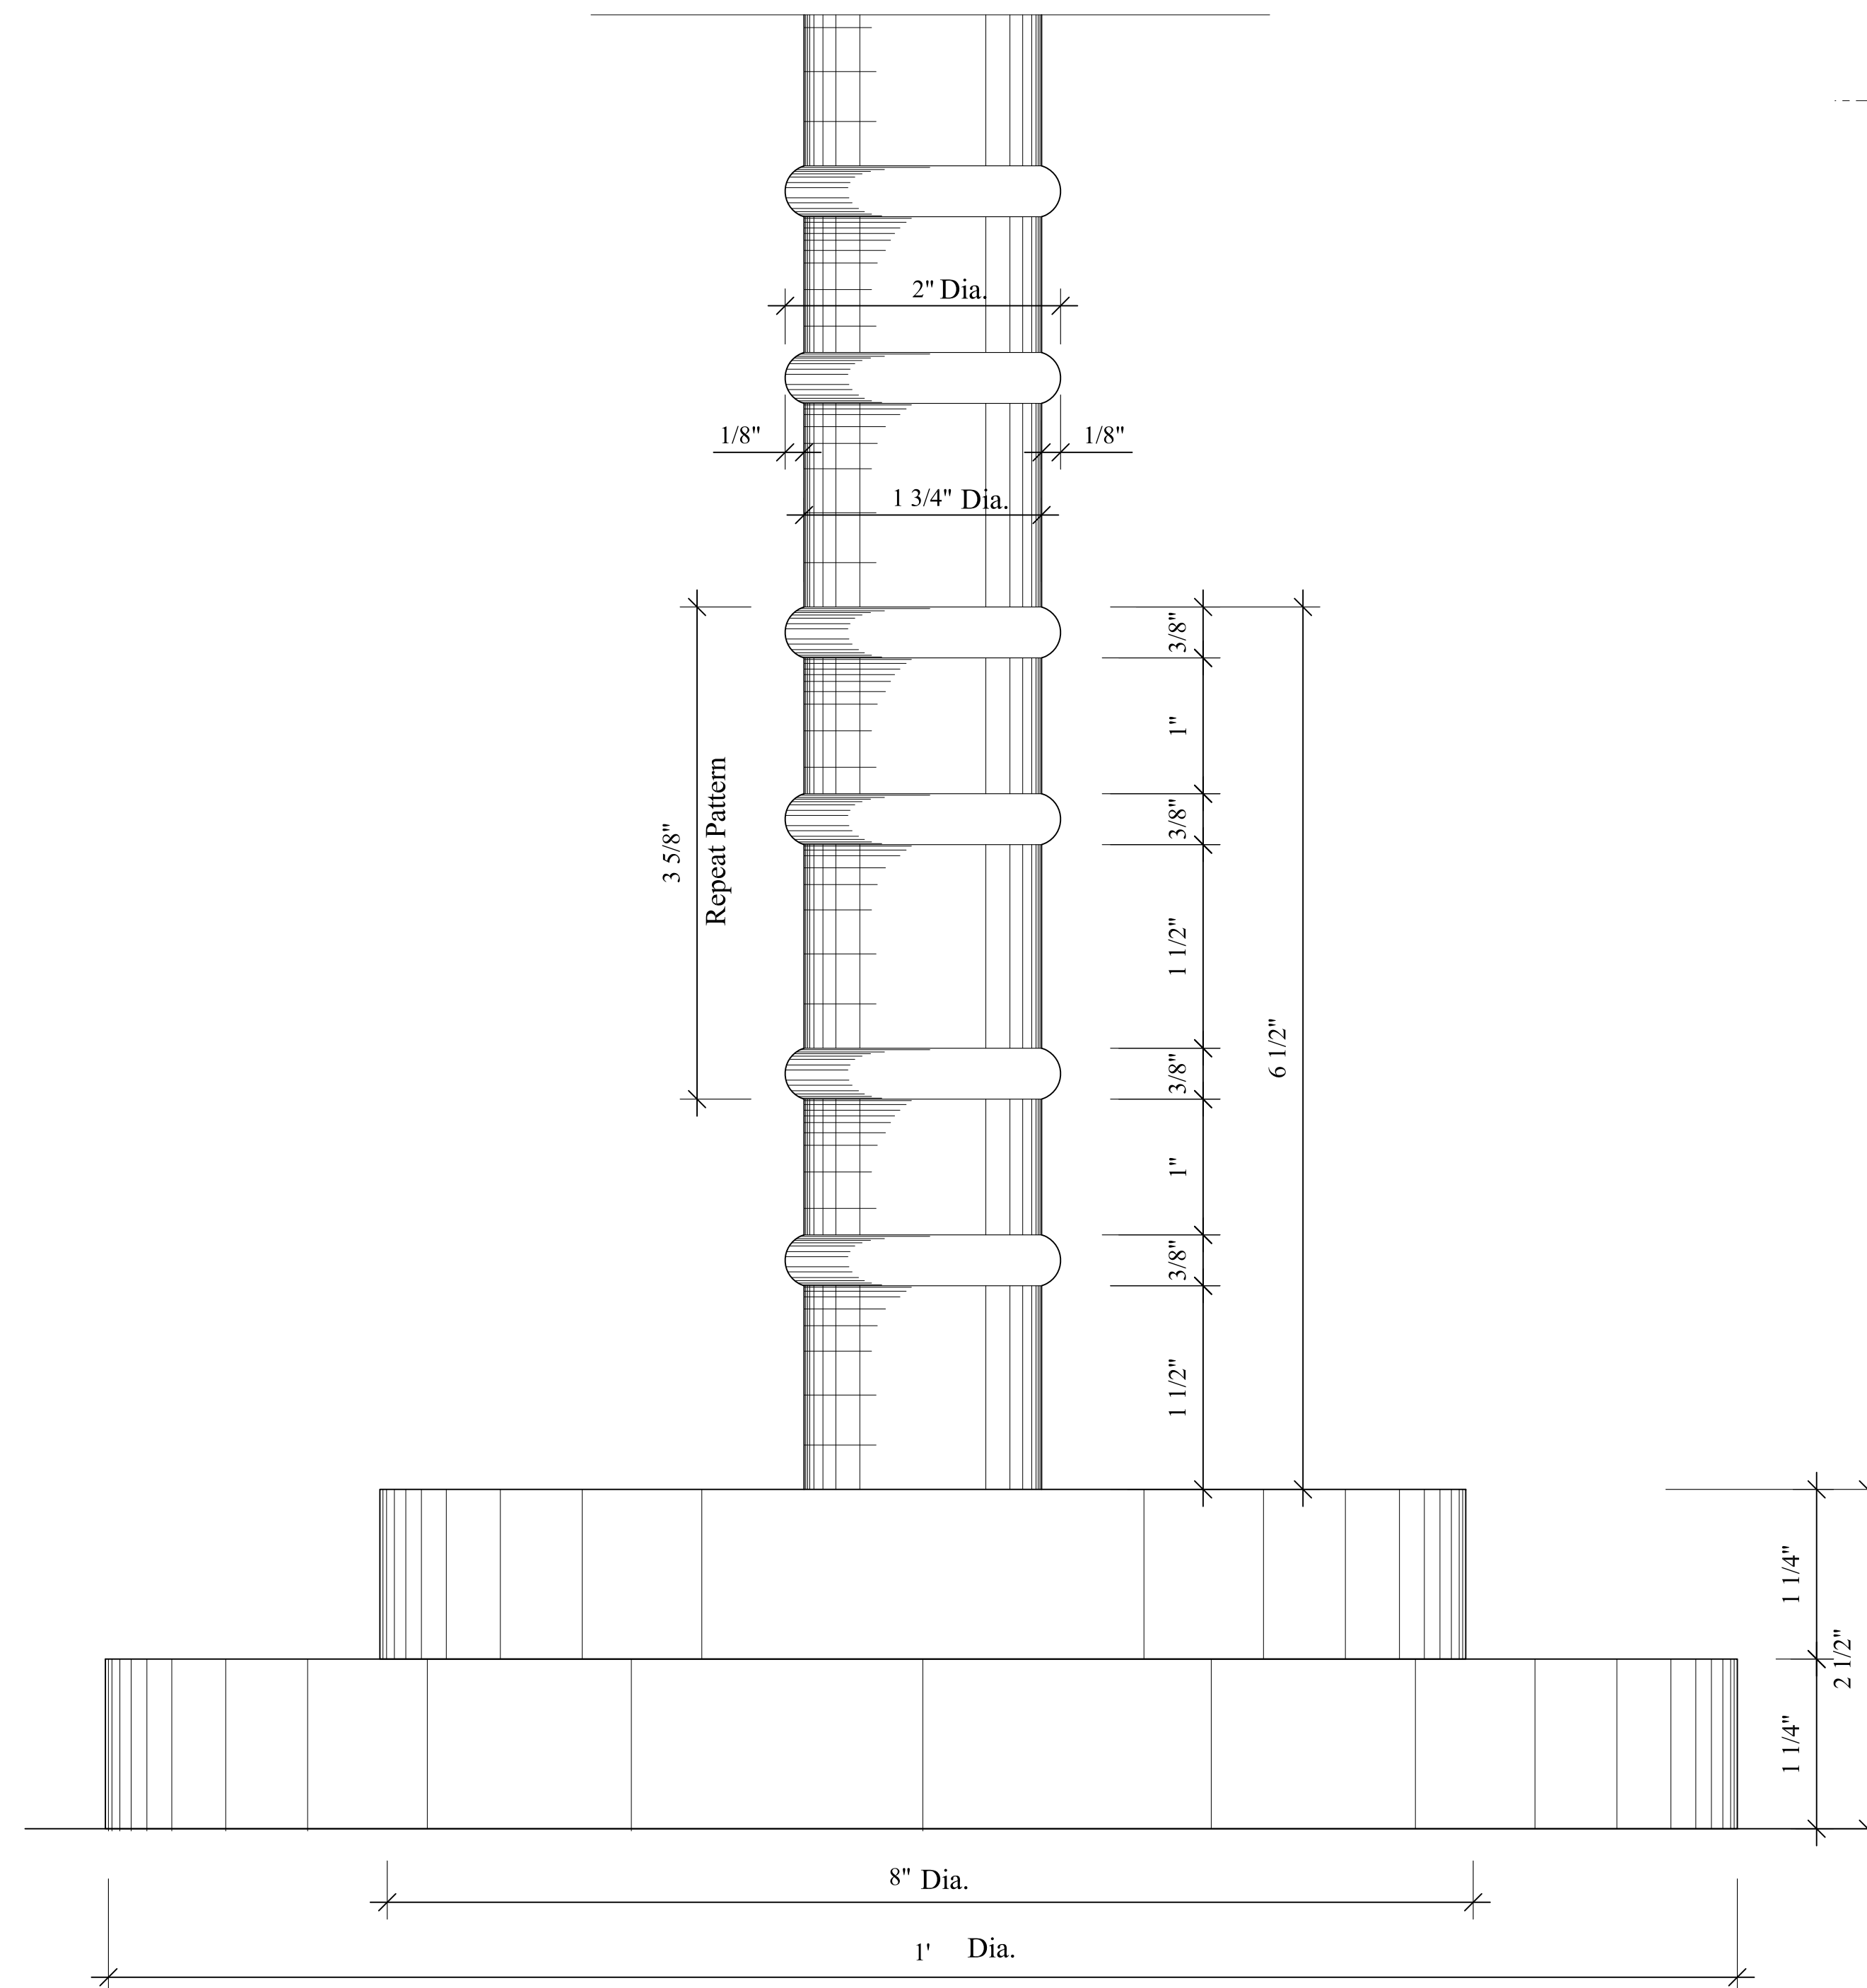

ELEVATION - FLOOR LAMP 3

SCALE : 3" = 1'-0"

SPOT DETAIL 1 - FLOOR LAMP

SCALE: FULL SCALE

SPOT DETAIL 2 - FLOOR LAMP

SCALE: FULL SCALE

EDWARD LOBRANO INTERIOR DESIGN

155 East 56th 3rd Floor New York, NY 10022
TEL.(212) 751-0550 Fax (212) 7510543

**FLOOR LAMP 3 ELEVATION
& SPOT DETAILS**

DATE	REVISIONS	DATE:	SHEET
		07-11-11	
		SCALE: AS SHOWN	
		BY: WCO	OF
		CHECKED: EL	