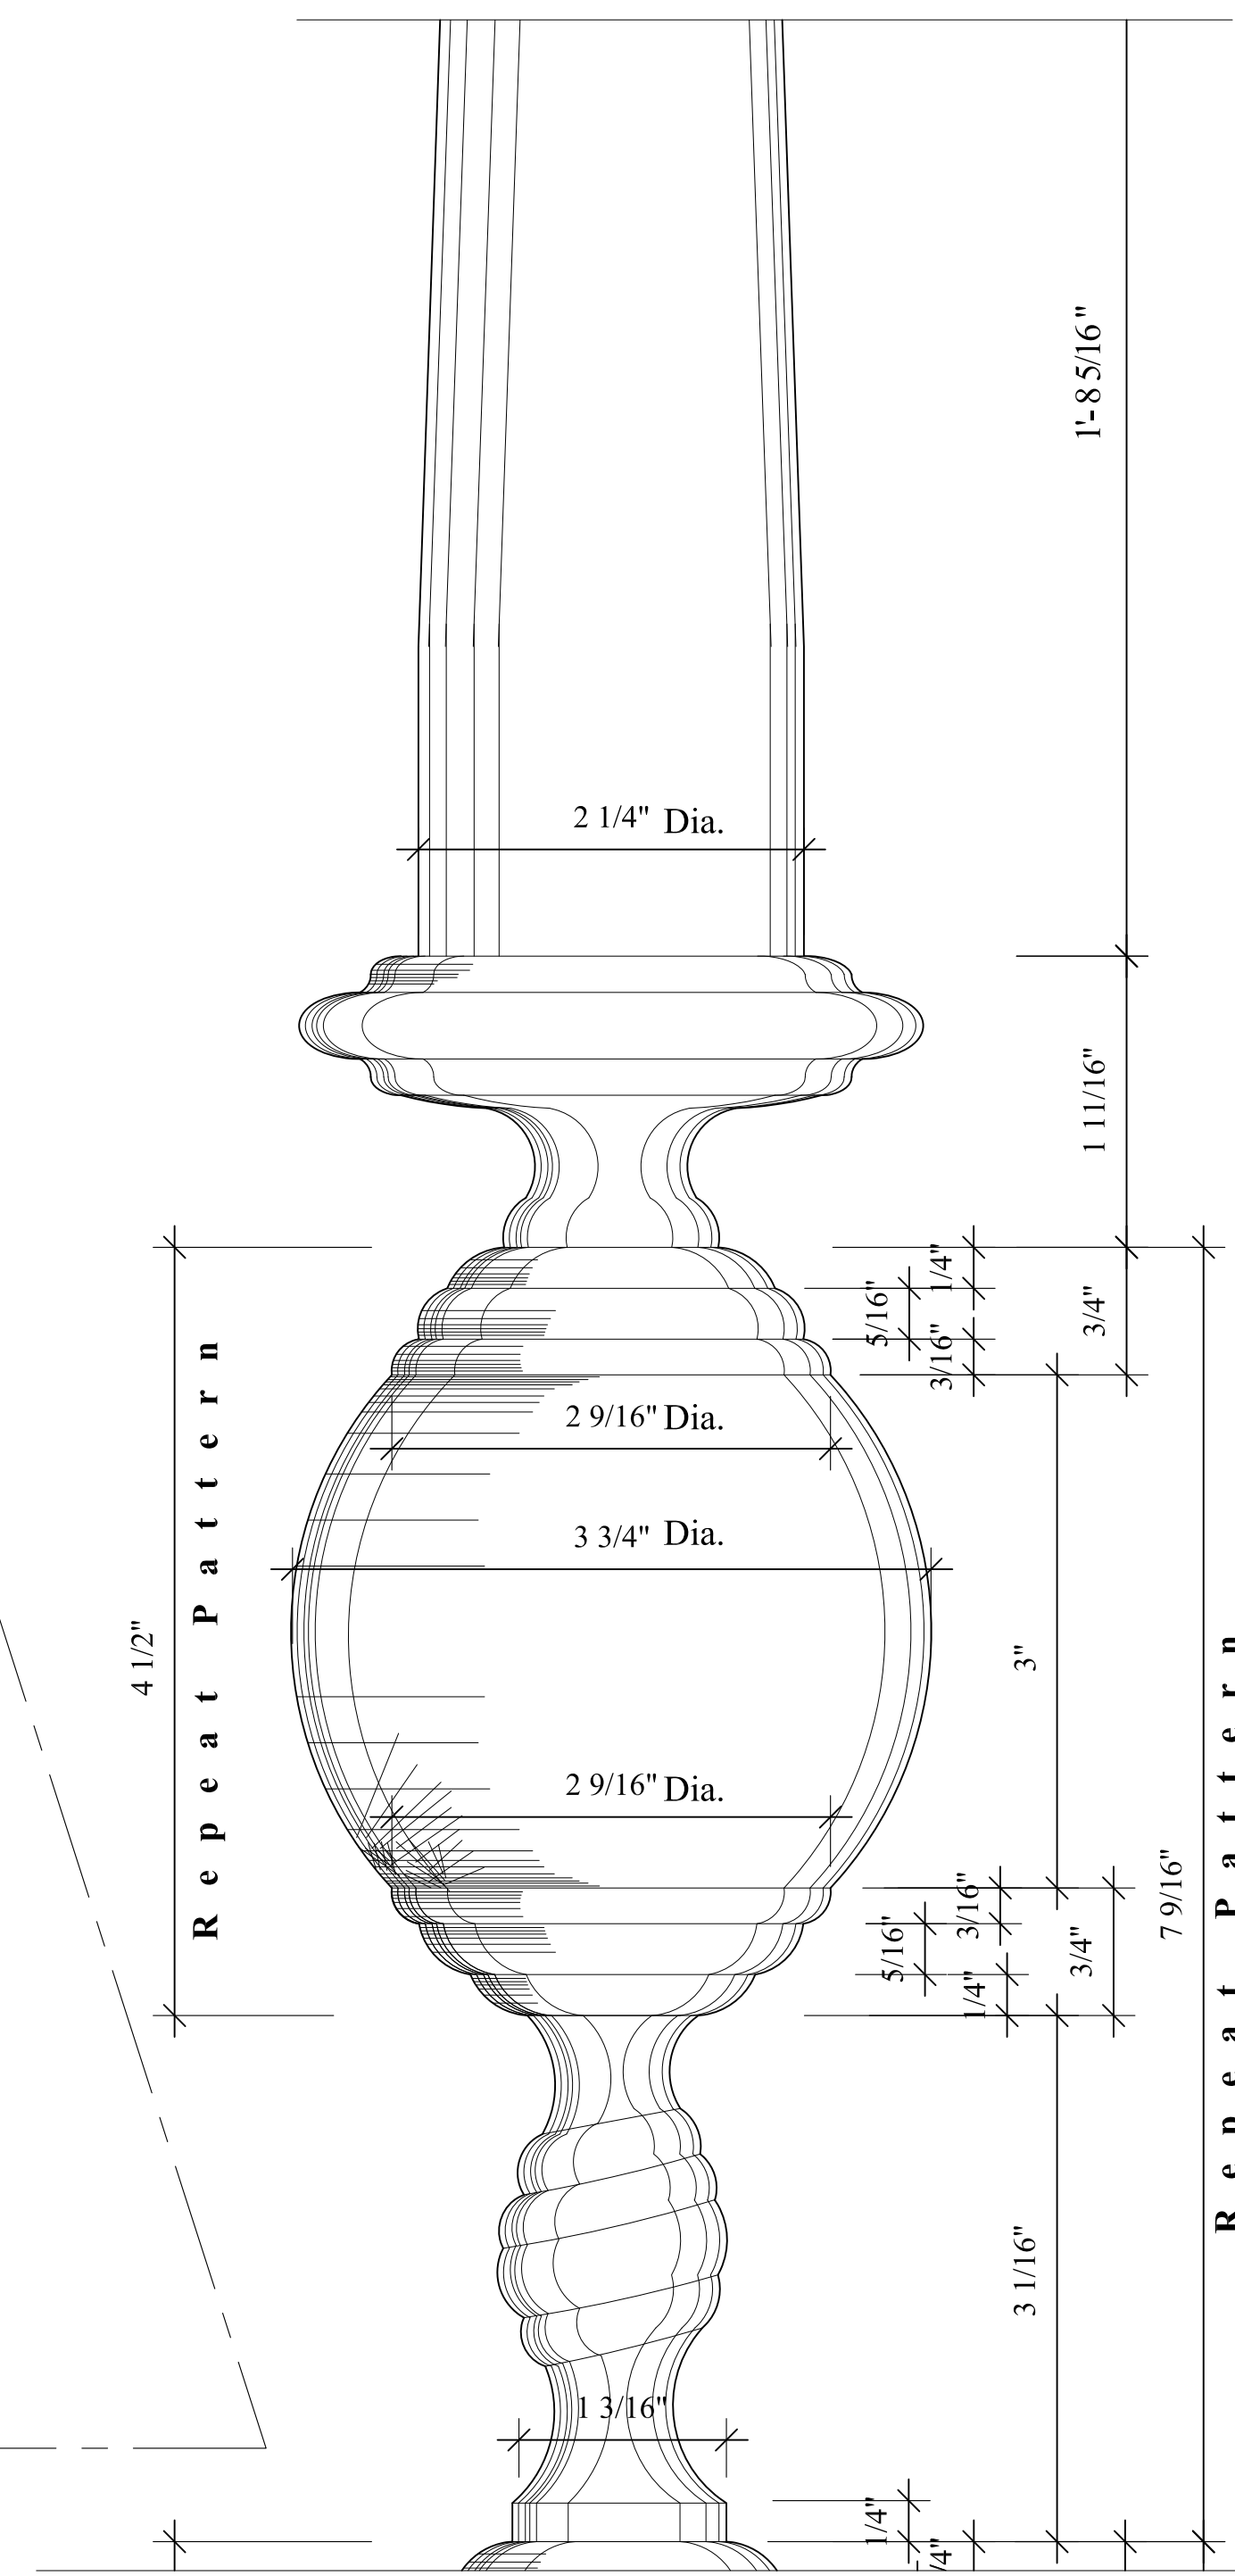

SPOT DETAIL 1 - FLOOR LAMP
SCALE: FULL SCALE

SPOT DETAIL 2 - FLOOR LAMP
SCALE: FULL SCALE

SPOT DETAIL 3 - FLOOR LAMP
SCALE: FULL SCALE

ELEVATION - FLOOR LAMP 2
SCALE: 3" = 1'-0"

EDWARD LOBRANO INTERIOR DESIGN
155 East 56th 3rd Floor New York, NY 10022
TEL.(212) 751-0550 Fax (212) 7510543

FLOOR LAMP 2 ELEVATION & SPOT DETAILS

DATE	REVISIONS	DATE	BY	CHECKED	SHEET
		04-30-10	WCD	EL	1 OF