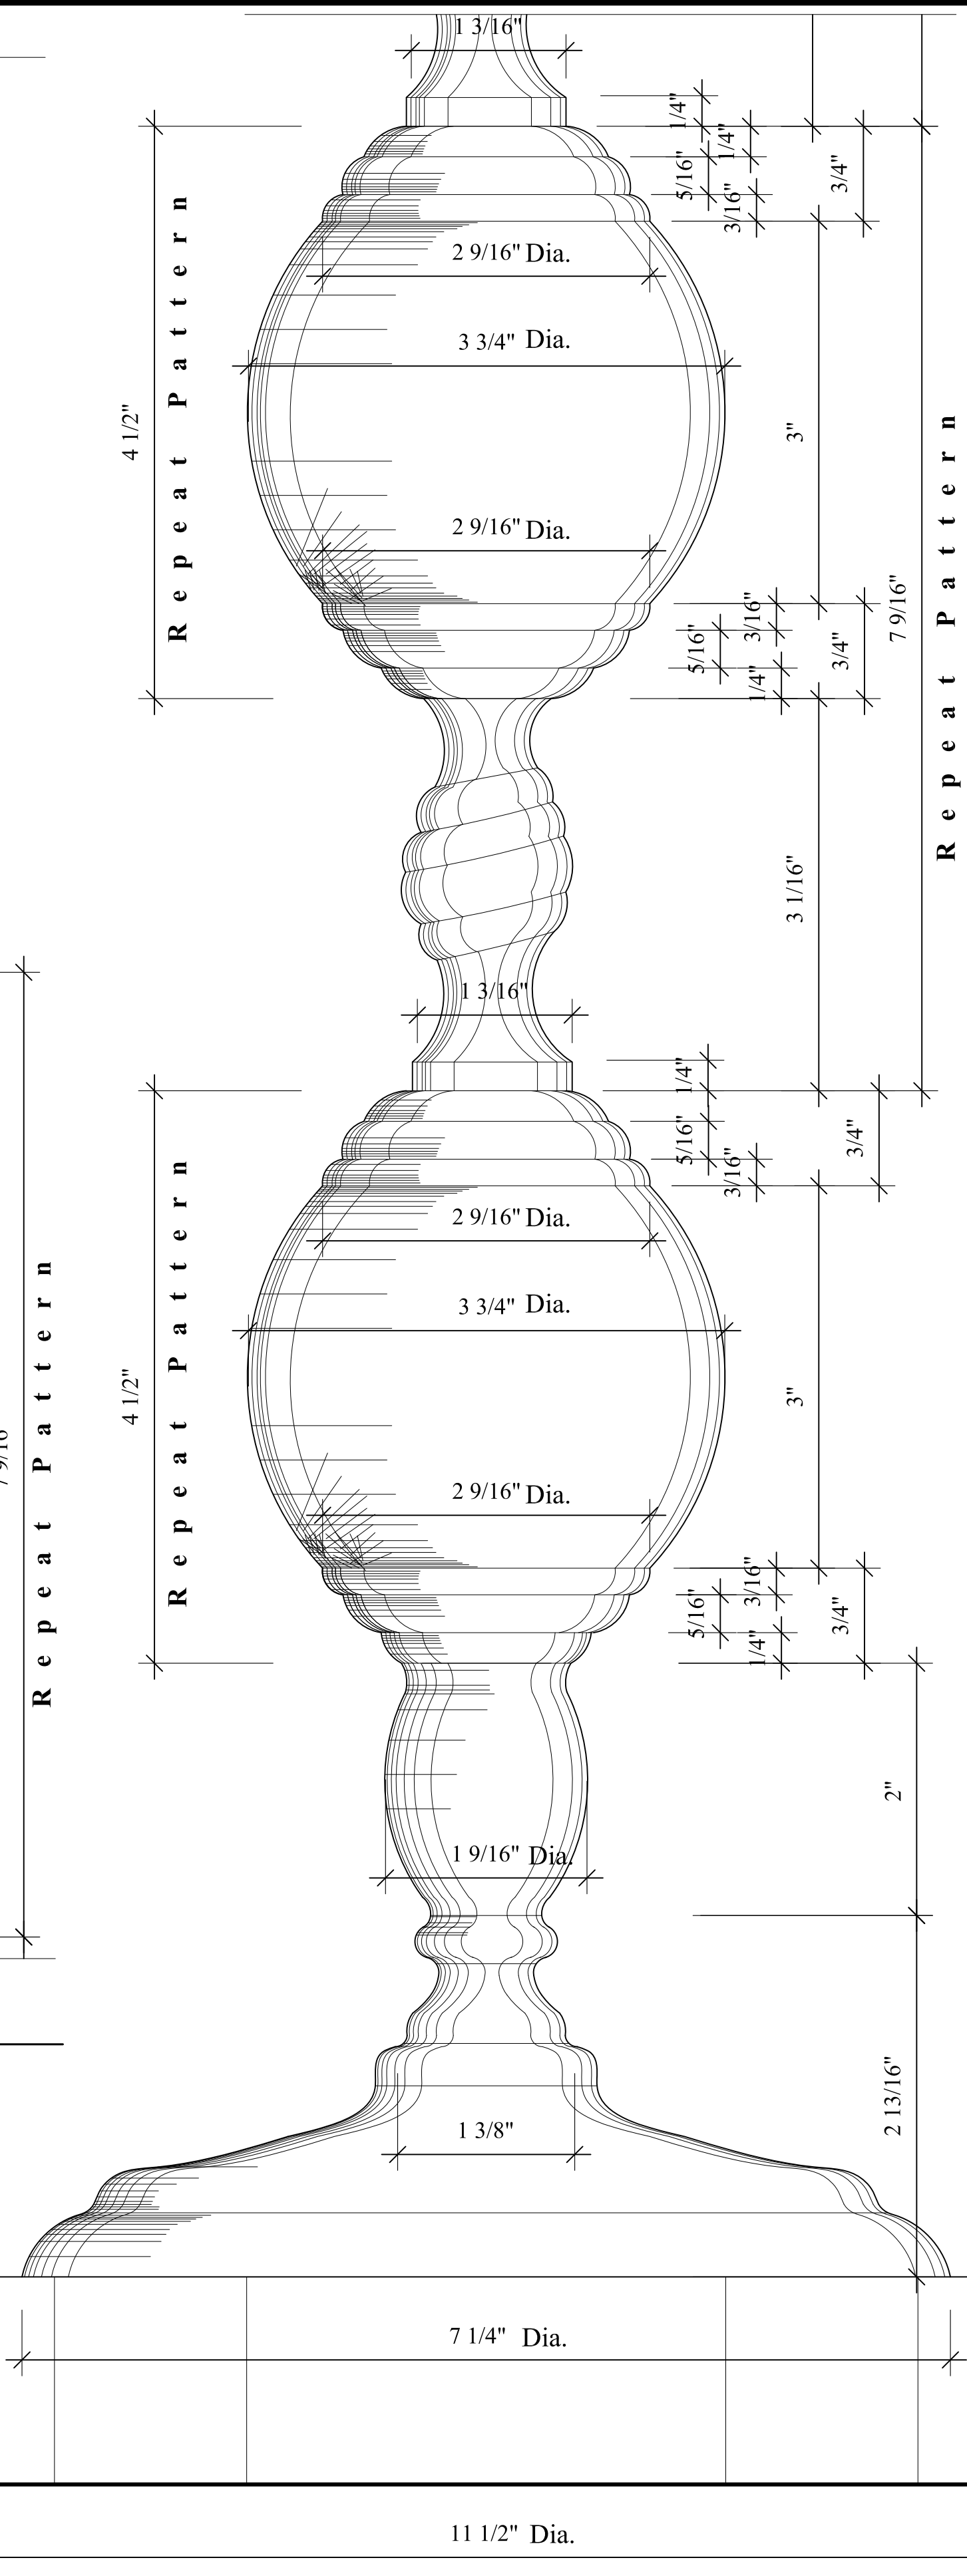

SPOT DETAIL 1 - FLOOR LAMP
SCALE: FULL SCALE

SPOT DETAIL 2 - FLOOR LAMP
SCALE: FULL SCALE

SPOT DETAIL 3 - FLOOR LAMP
SCALE: FULL SCALE

ELEVATION - FLOOR LAMP 2
SCALE: 3" = 1'-0"

EDWARD LOBRANO INTERIOR DESIGN
155 East 56th 3rd Floor New York, NY 10022
TEL.(212) 751-0550 Fax (212) 7510543

FLOOR LAMP 2 ELEVATION & SPOT DETAILS

DATE	REVISIONS	DATE	BY	CHECKED	SHEET
		04-30-10	WCD	EL	1 OF