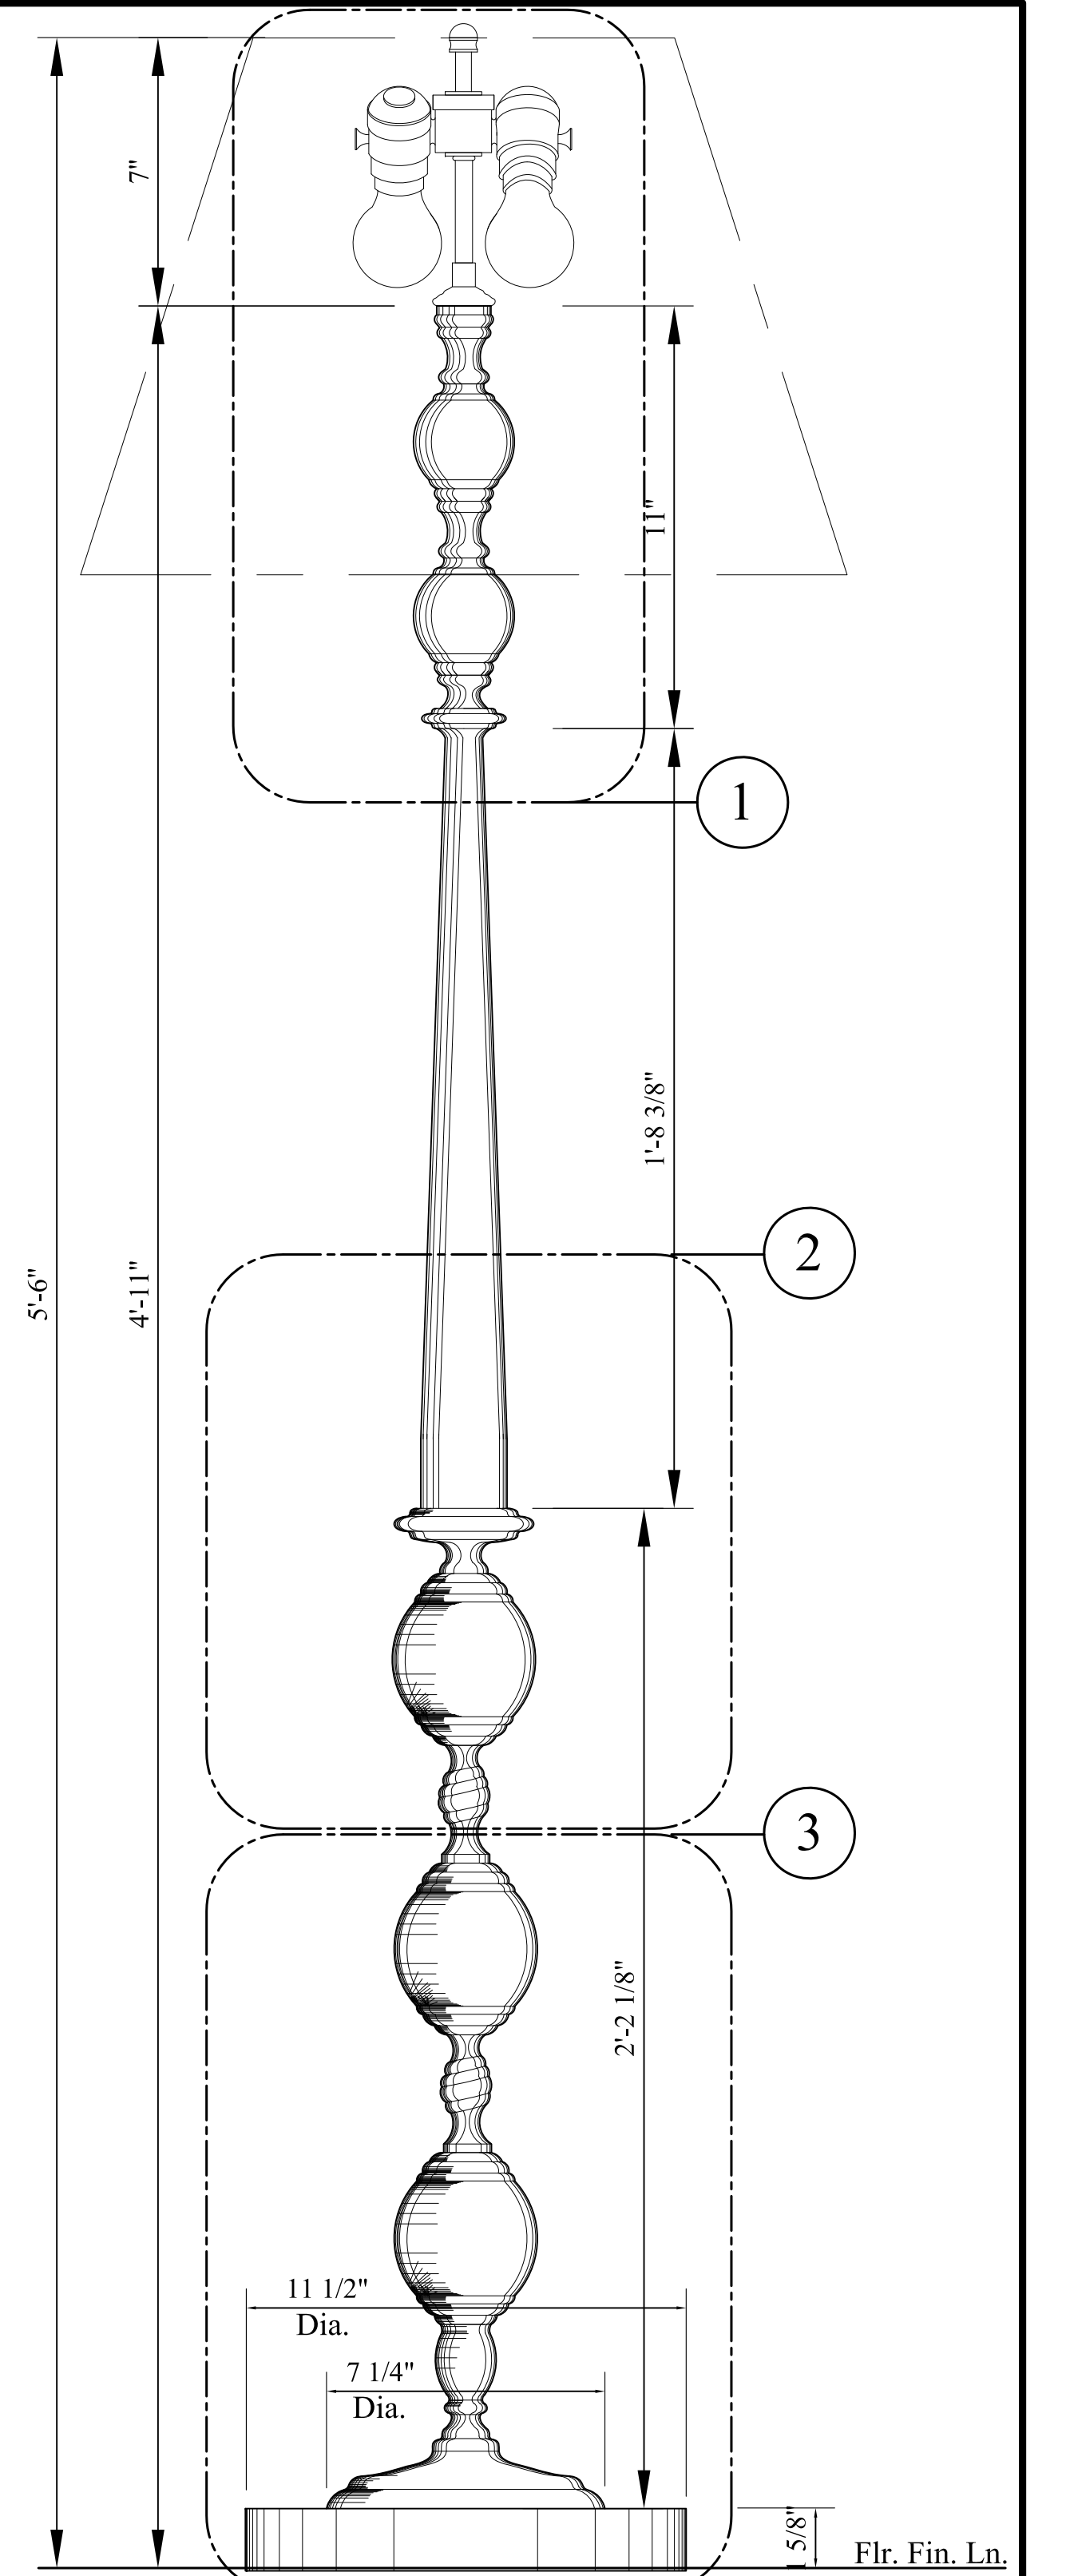

SPOT DETAIL 1 - FLOOR LAMP
SCALE: FULL SCALE

SPOT DETAIL 2 - FLOOR LAMP
SCALE: FULL SCALE

SPOT DETAIL 3 - FLOOR LAMP
SCALE: FULL SCALE

ELEVATION - FLOOR LAMP 2
SCALE: 3" = 1'-0"

EDWARD LOBRANO INTERIOR DESIGN
155 East 56th 3rd Floor New York, NY 10022
TEL.(212) 751-0550 Fax (212) 7510543

FLOOR LAMP 2 ELEVATION & SPOT DETAILS

DATE	REVISIONS	DATE	BY	CHECKED	SHEET
		04-30-10	WCD	EL	1 OF