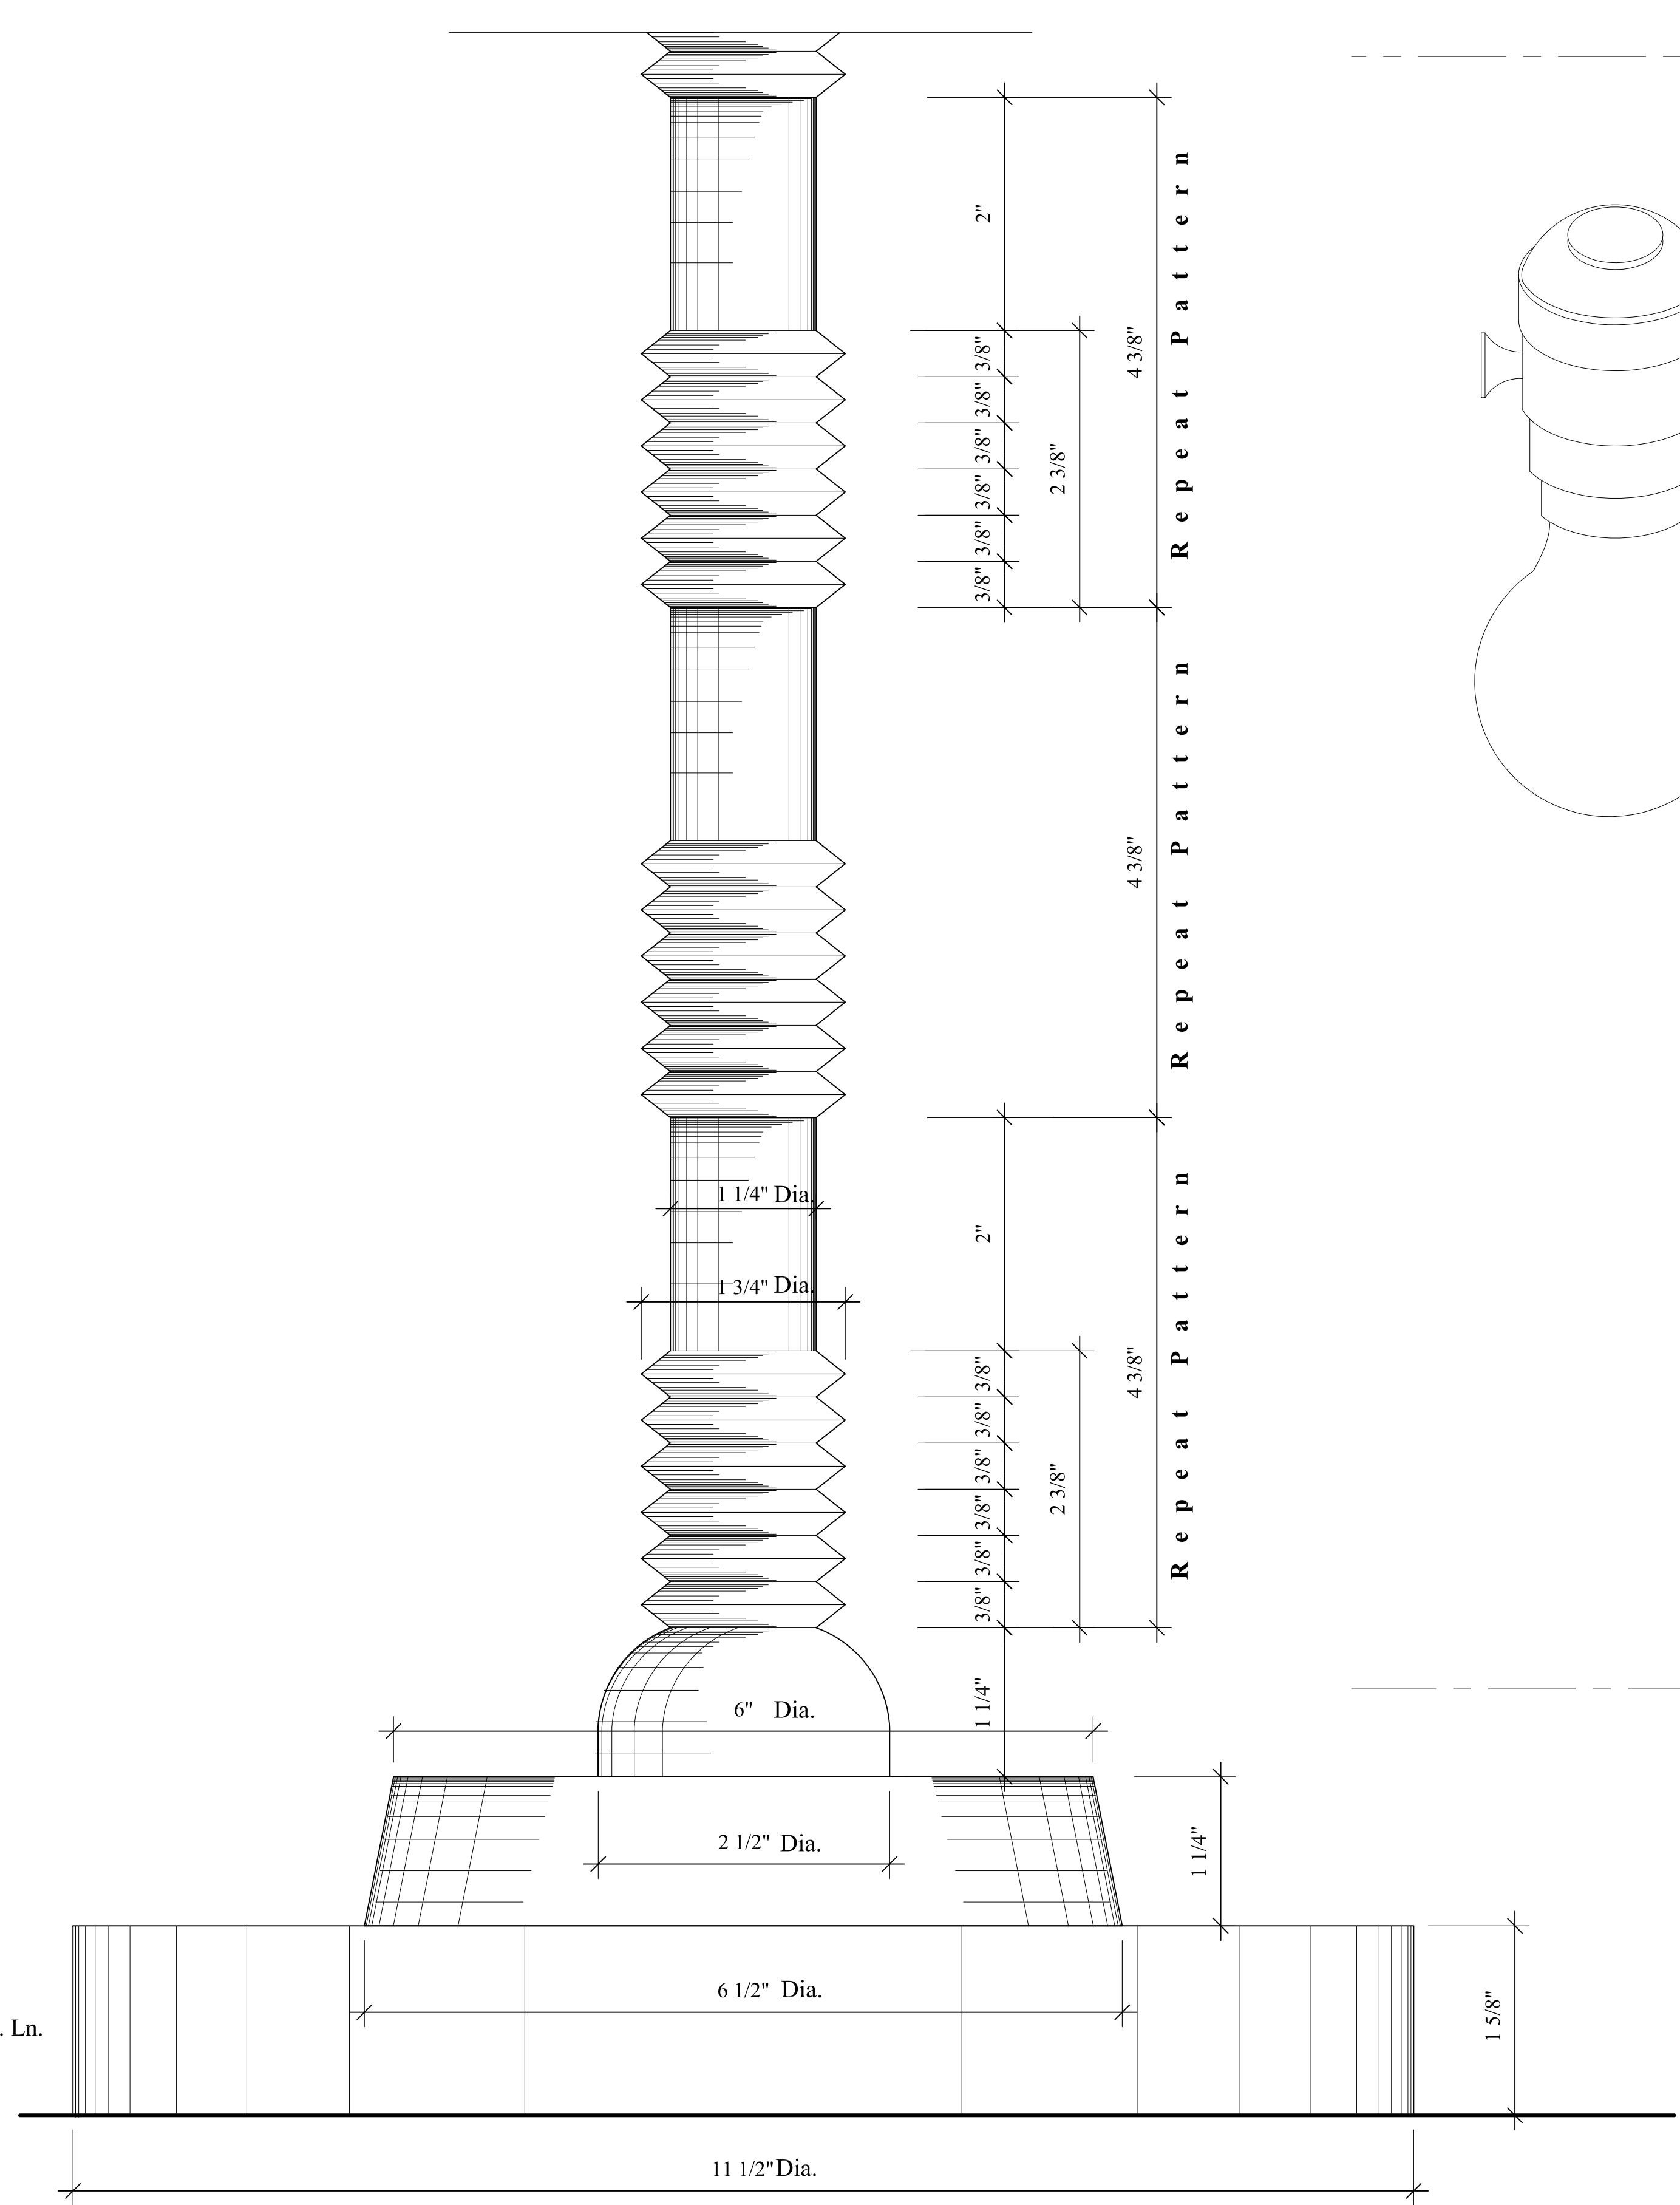

ELEVATION - FLOOR LAMP 1
SCALE : 3" = 1'-0"

SPOT DETAIL 2 - FLOOR LAMP
SCALE: FULL SCALE

SPOT DETAIL 1 - FLOOR LAMP
SCALE: FULL SCALE

EDWARD LOBRANO INTERIOR DESIGN 155 East 56th 3rd Floor New York, NY 10022 TEL.(212) 751-0550 Fax (212) 7510543		FLOOR LAMP 1 ELEVATION & SPOT DETAILS		DATE REVISIONS	DATE: 04-30-10 SCALE: AS SHOWN BY: WCO CHECKED: EL	SHEET OF
---	--	--	--	-------------------	---	-------------