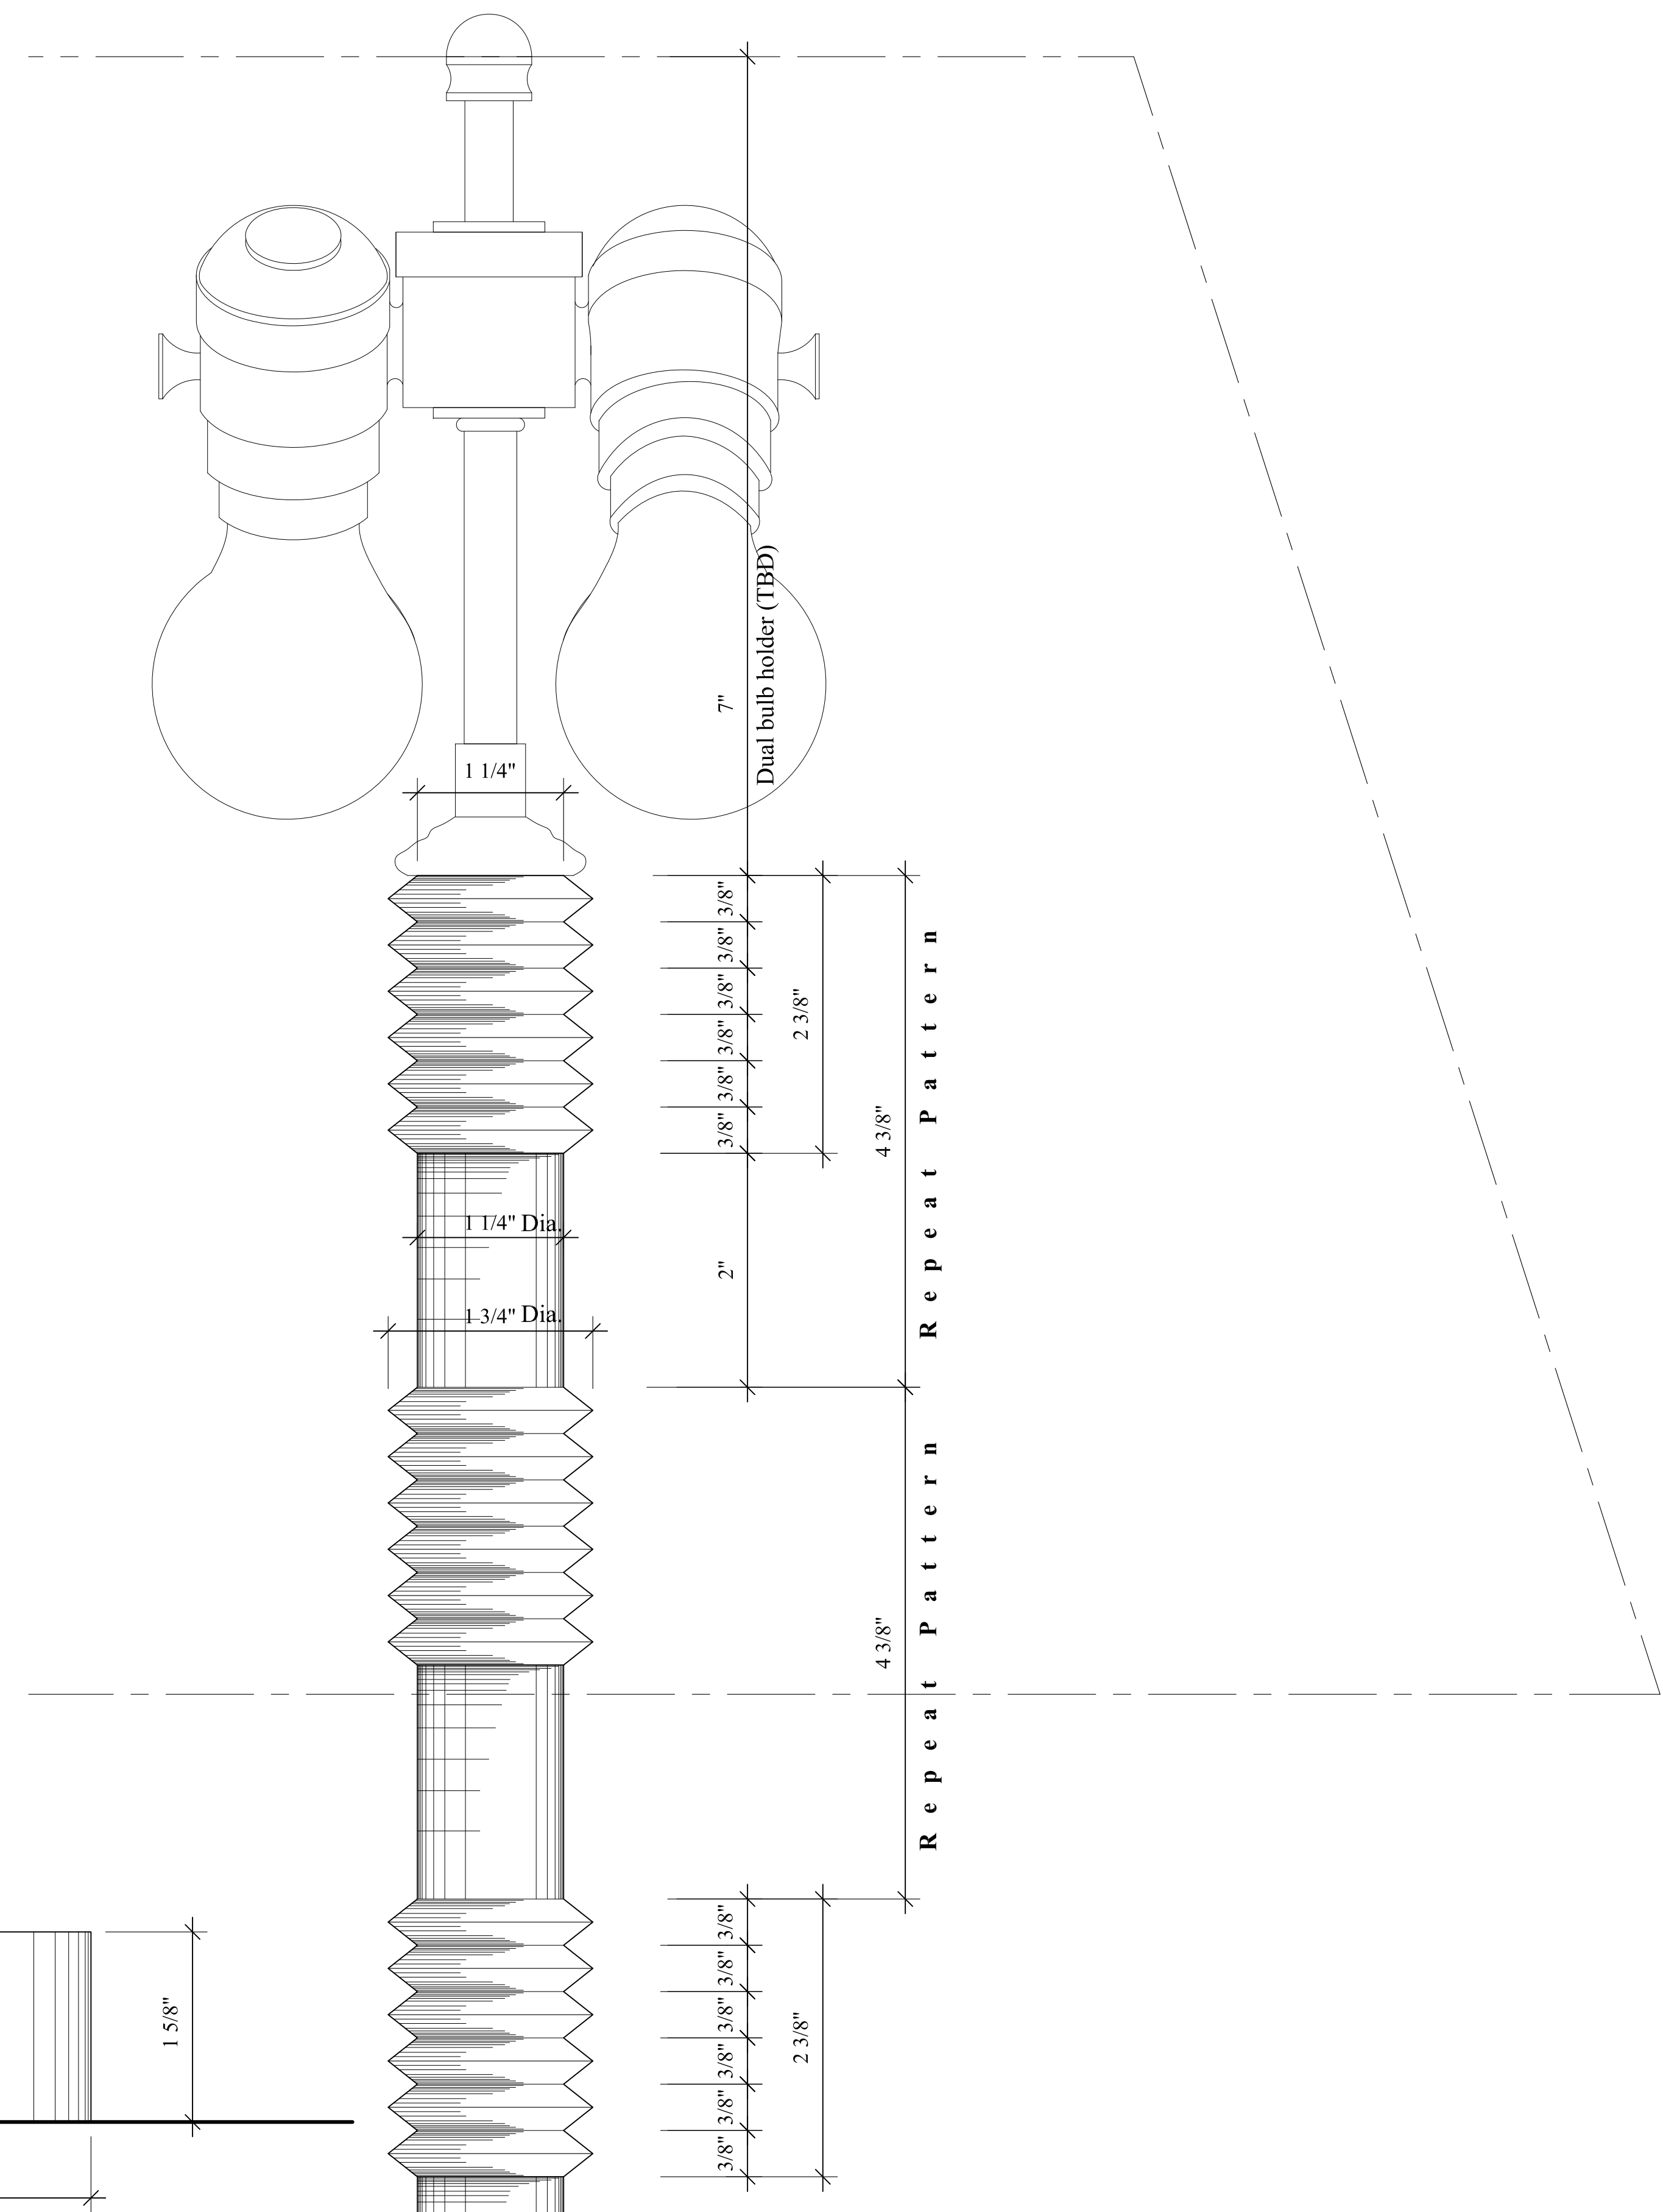

ELEVATION - FLOOR LAMP 1
SCALE : 3" = 1'-0"

SPOT DETAIL 2 - FLOOR LAMP
SCALE: FULL SCALE

SPOT DETAIL 1 - FLOOR LAMP
SCALE: FULL SCALE

EDWARD LOBRANO INTERIOR DESIGN 155 East 56th 3rd Floor New York, NY 10022 TEL.(212) 751-0550 Fax (212) 7510543		FLOOR LAMP 1 ELEVATION & SPOT DETAILS		DATE REVISIONS	DATE: 04-30-10 SCALE: AS SHOWN BY: WCO CHECKED: EL	SHEET OF
---	--	--	--	-------------------	---	-------------